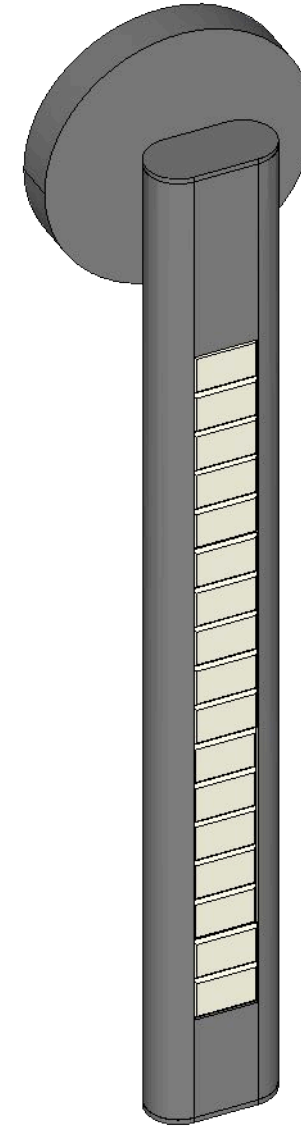

YAKATA | SCONCE

Fixture Description:

Solid brass half moons cradle repeating rectangular lenses adorned with bevels on every edge. Front and back illumination. The Yakata sconce can be mounted facing up or down. Custom lengths and finishes available.

Materials:

Brass

Finishes:

Blackened brass, naval brass, brushed brass, polished brass, aged brass

Specifications:

Weight: 14 lbs

Height: 26.25"

Width: 6.25"

DAIKON

YAKATA | SCONCE

CUT SHEET | SCALE: 1: 4

FRONT

SIDE

BACK

OBLIQUE

MOUNTING DETAIL

TOP

DAIKON YAKATA | SCNCE

CUT SHEET | SCALE: 1: 4