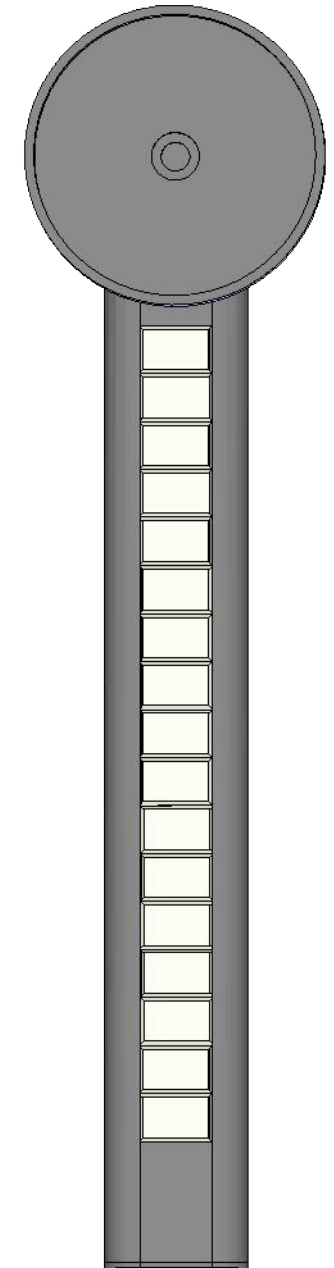

YAKATA | SCONCE

Fixture Description:

Solid brass half moons cradle repeating rectangular lenses adorned with bevels on every edge. Front and back illumination. The Yakata sconce can be mounted facing up or down. Custom lengths and finishes available.

Materials:

Brass

Finishes:

Blackened brass, naval brass, brushed brass, polished brass, aged brass

Specifications:

Weight: 14 lbs

Height: 26.25"

Width: 6.25"

Depth: 3.25"

LED illumination:

12 v DC LED

Dimmable

3,000k color

High CRI | RA + 93

FRONT

BACK

DAIKON

YAKATA | SCONCE

CUT SHEET | SCALE: 1: 4

FRONT

SIDE

BACK

OBLIQUE

MOUNTING DETAIL