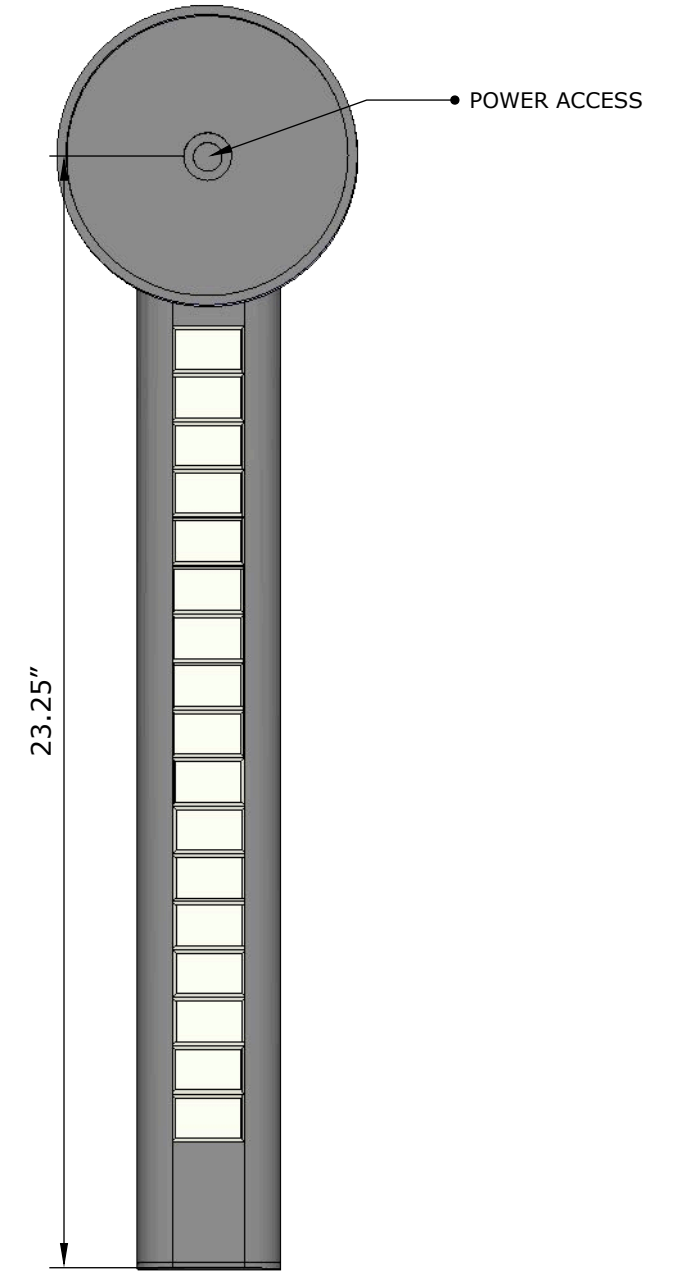

YAKATA | SCONCE

Fixture Description:

Solid brass half moons cradle repeating rectangular lenses adorned with bevels on every edge. Front and back illumination. The Yakata sconce can be mounted facing up or down. Custom lengths and finishes available.

Materials:

Brass

Finishes:

Blackened brass, naval brass, brushed brass, polished brass, aged brass

Specifications:

Weight: 14 lbs

Height: 26.25"

Width: 6.25"

Depth: 3.25"

LED illumination:

12 v DC LED

Dimmable

3,000k color

High CRI | RA + 93

FRONT

BACK

DAIKON

YAKATA | SCONCE

CUT SHEET | SCALE: 1: 4

FRONT

SIDE

BACK

OBLIQUE

MOUNTING DETAIL