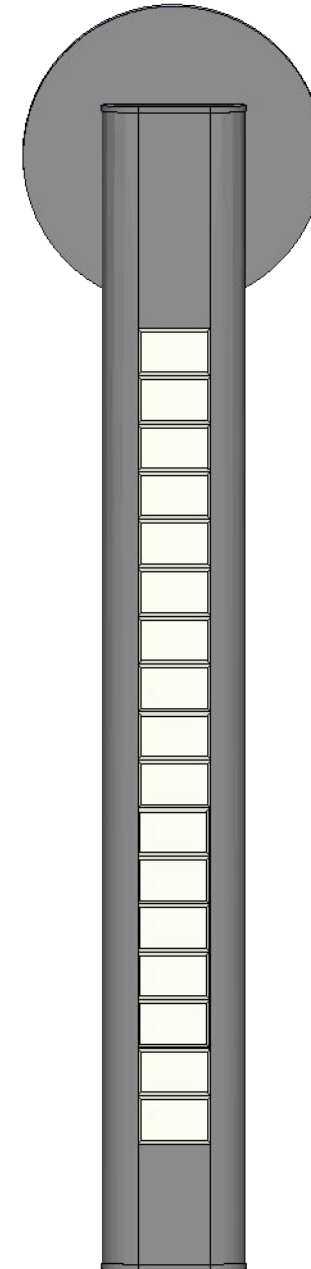

YAKATA | SCONCE

Fixture Description:

Solid brass half moons cradle repeating rectangular lenses adorned with bevels on every edge. Front and back illumination. The Yakata sconce can be mounted facing up or down. Custom lengths and finishes available.

Materials:

Brass

Finishes:

Blackened brass, naval brass, brushed brass, polished brass, aged brass

Specifications:

Weight: 14 lbs

Height: 26.25"

Width: 6.25"

Depth: 3.25"

LED illumination:

12 v DC LED

Dimmable

3,000k color

High CRI | RA + 93

FRONT

BACK

DAIKON

YAKATA | SCONCE

CUT SHEET | SCALE: 1: 4

FRONT

SIDE

BACK

OBLIQUE

MOUNTING DETAIL