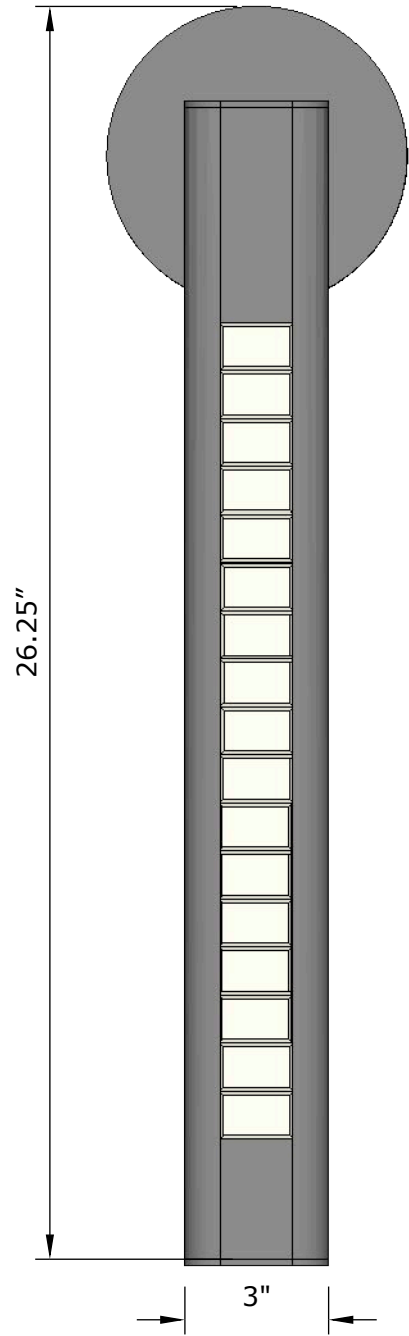

YAKATA | SCONCE

Fixture Description:

Solid brass half moons cradle repeating rectangular lenses adorned with bevels on every edge. Front and back illumination. The Yakata sconce can be mounted facing up or down. Custom lengths and finishes available.

Materials:

Brass

Finishes:

Blackened brass, naval brass, brushed brass, polished brass, aged brass

Specifications:

Weight: 14 lbs

Height: 26.25"

Width: 6.25"

Depth: 3.25"

LED illumination:

12 v DC LED

Dimmable

3,000k color

High CRI | RA + 93

FRONT

BACK

DAIKON

YAKATA | SCONCE

CUT SHEET | SCALE: 1: 4

FRONT

SIDE

BACK

OBLIQUE

MOUNTING DETAIL