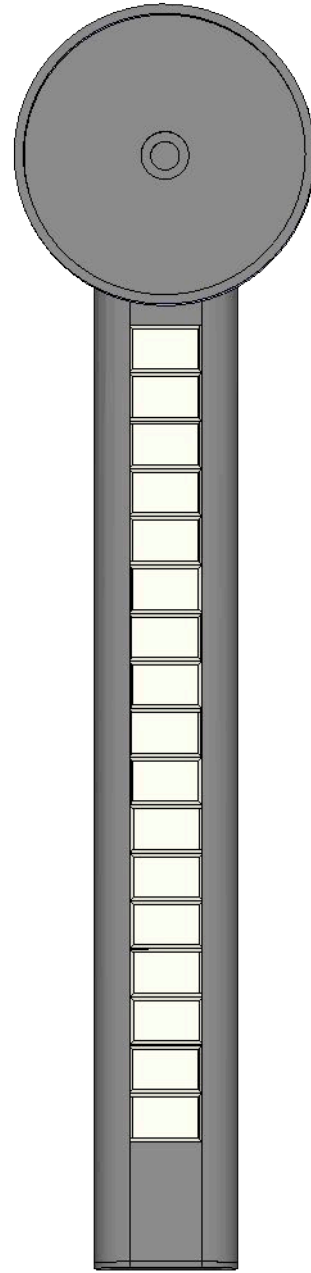

YAKATA | SCONCE

Fixture Description:

Solid brass half moons cradle repeating rectangular lenses adorned with bevels on every edge. Front and back illumination. The Yakata sconce can be mounted facing up or down. Custom lengths and finishes available.

Materials:

Brass

Finishes:

Blackened brass, naval brass, brushed brass, polished brass, aged brass

Specifications:

Weight: 14 lbs

Height: 26.25"

Width: 6.25"

Depth: 3.25"

LED illumination:

12 v DC LED

Dimmable

3,000k color

High CRI | RA + 93

FRONT

BACK

DAIKON

YAKATA | SCONCE

CUT SHEET | SCALE: 1: 4

FRONT

SIDE

BACK

OBLIQUE

MOUNTING DETAIL