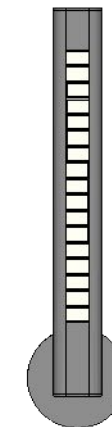

YAKATA | SCONCE

Fixture Description:

Solid brass half moons cradle repeating rectangular lenses adorned with bevels on every edge. Front and back illumination. The Yakata sconce can be mounted facing up or down. Custom lengths and finishes available.

Materials:

Brass

Finishes:

Blackened brass, naval brass, brushed brass, polished brass, aged brass

Specifications:

Weight: 14 lbs

Height: 26.25"

Width: 6.25"

Depth: 3.25"

LED illumination:

12 v DC LED

Dimmable

3,000k color

High CRI | RA + 93

FRONT

BACK

DAIKON

YAKATA | SCONCE

CUT SHEET | SCALE: 1: 4

FRONT

SIDE

BACK

OBLIQUE

MOUNTING DETAIL