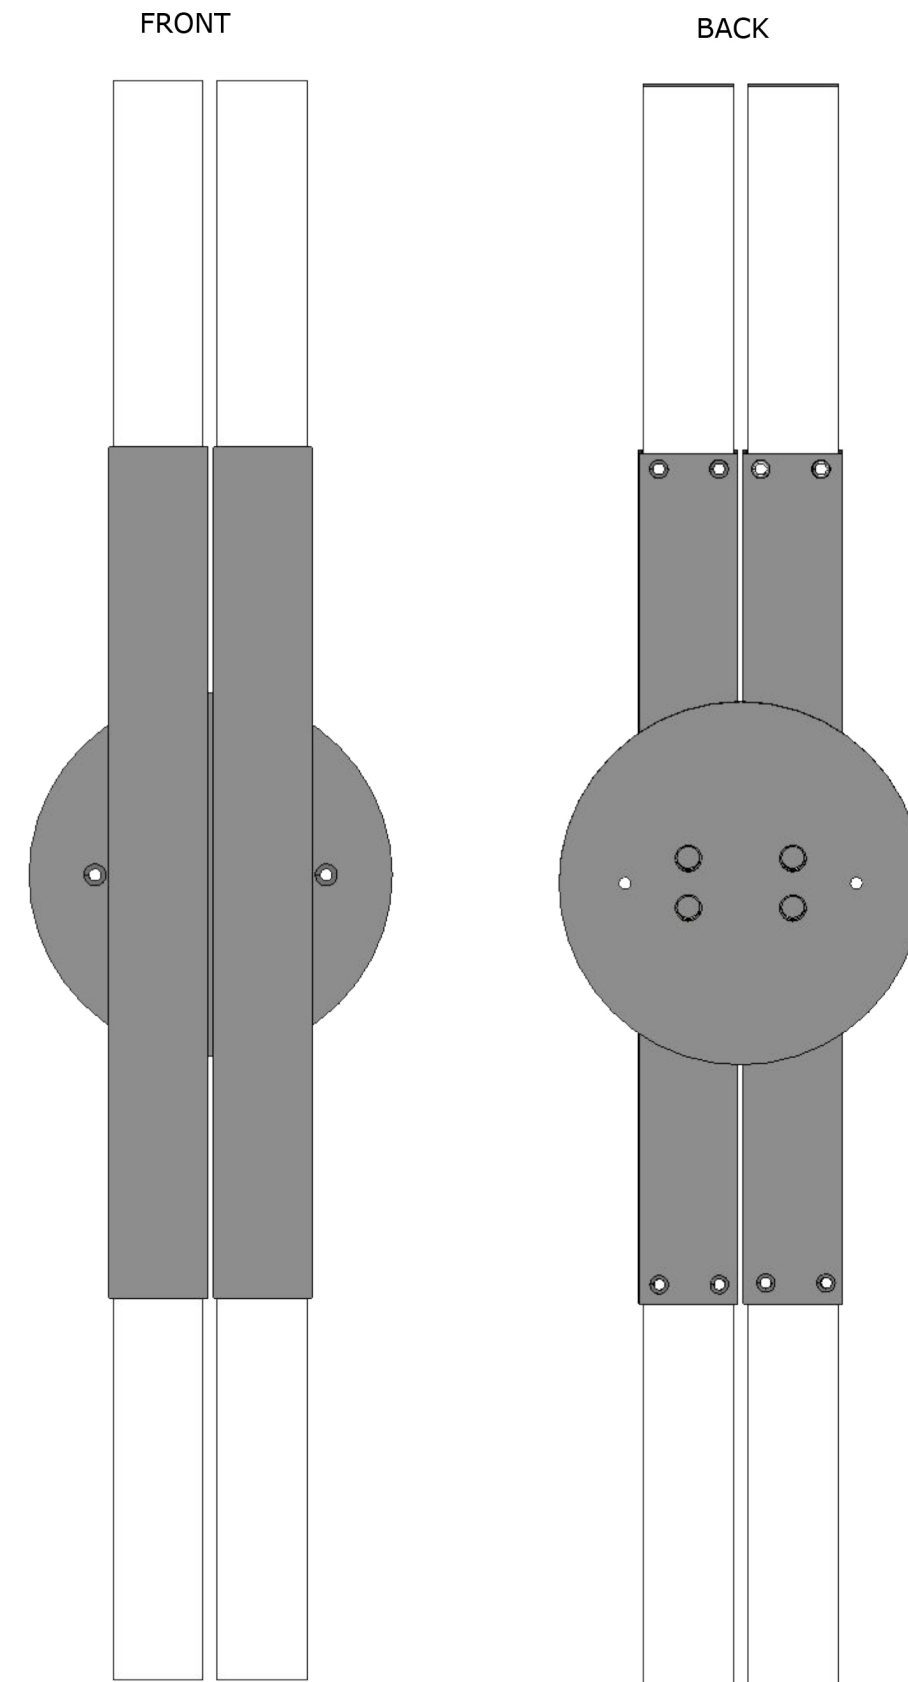

DAIKON STUDIO

POST | KoKo Sconce - Large

Celebrating the poetic dialogue between light and form the KoKo Sconce leans into the timeless and iconic. Accommodates horizontal and vertical mounting.

Materials

brass, stainless steel

Finish

onyx black wax, satin black, satin white, brushed brass, aged brass, naval brass, burnished brass, brushed stainless, burnished stainless

Specifications

height: 25.25 IN

width: 5.5 IN

depth: 2.25 IN

LED illumination (only)

socket: E26

bulb: 185mm

wattage: (4) 3W LED

DAIKON LARGE KOKO | SCONCE

CUT SHEET | SCALE: 1 : 3

FRONT

SIDE

BACK

OBLIQUE

MOUNTING DETAILS

TOP

DAIKON LARGE KOKO | SCONCE

CUT SHEET | SCALE: 1: 4