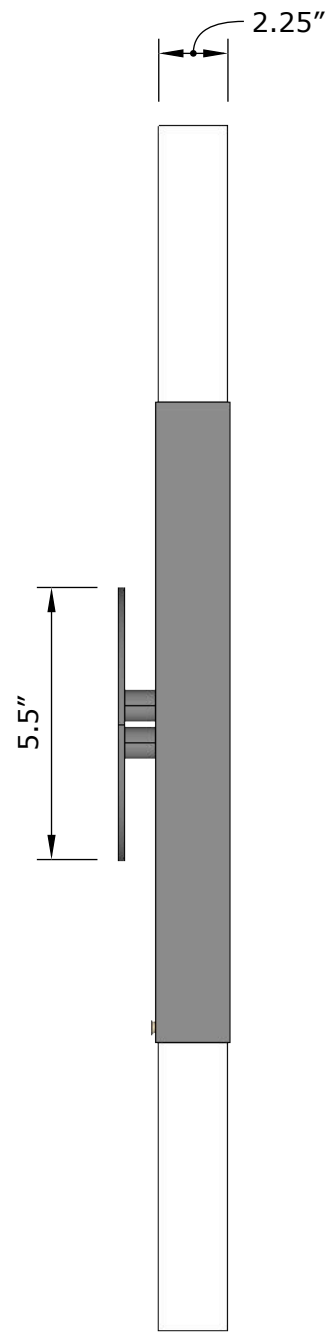

DAIKON STUDIO

POST | KoKo Sconce - Large

Celebrating the poetic dialogue between light and form the KoKo Sconce leans into the timeless and iconic. Accommodates horizontal and vertical mounting.

Materials

brass, stainless steel

Finish

onyx black wax, satin black, satin white, brushed brass, aged brass, naval brass, burnished brass, brushed stainless, burnished stainless

Specifications

height: 25.25 IN

width: 5.5 IN

depth: 2.25 IN

LED illumination (only)

socket: E26

bulb: 185mm

wattage: (4) 3W LED

DAIKON LARGE KOKO | SCONCE

CUT SHEET | SCALE: 1 : 3

FRONT

SIDE

BACK

OBLIQUE

MOUNTING DETAILS

TOP

DAIKON LARGE KOKO | SCONCE

CUT SHEET | SCALE: 1: 4