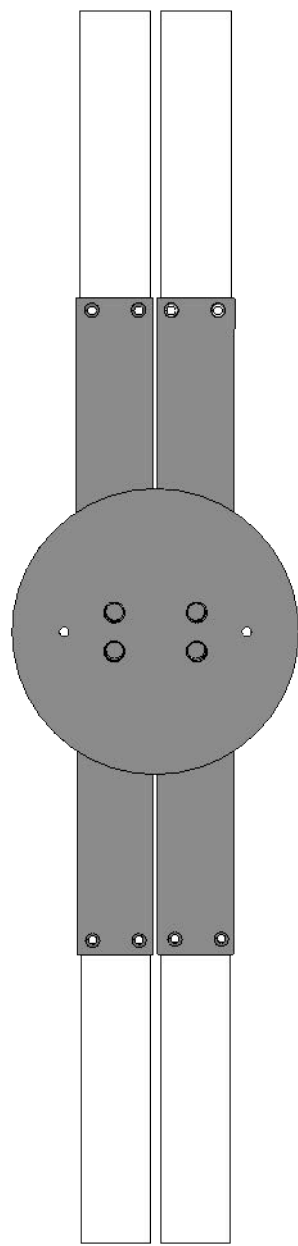

DAIKON STUDIO

POST | KoKo Sconce - Large

Celebrating the poetic dialogue between light and form the KoKo Sconce leans into the timeless and iconic. Accommodates horizontal and vertical mounting.

Materials

brass, stainless steel

Finish

onyx black wax, satin black, satin white, brushed brass, aged brass, naval brass, burnished brass, brushed stainless, burnished stainless

Specifications

height: 25.25 IN

width: 5.5 IN

depth: 2.25 IN

LED illumination (only)

socket: E26

bulb: 185mm

wattage: (4) 3W LED

DAIKON LARGE KOKO | SCONCE

CUT SHEET | SCALE: 1 : 3

FRONT

SIDE

BACK

OBLIQUE

MOUNTING DETAILS

TOP

DAIKON LARGE KOKO | SCONCE

CUT SHEET | SCALE: 1: 4