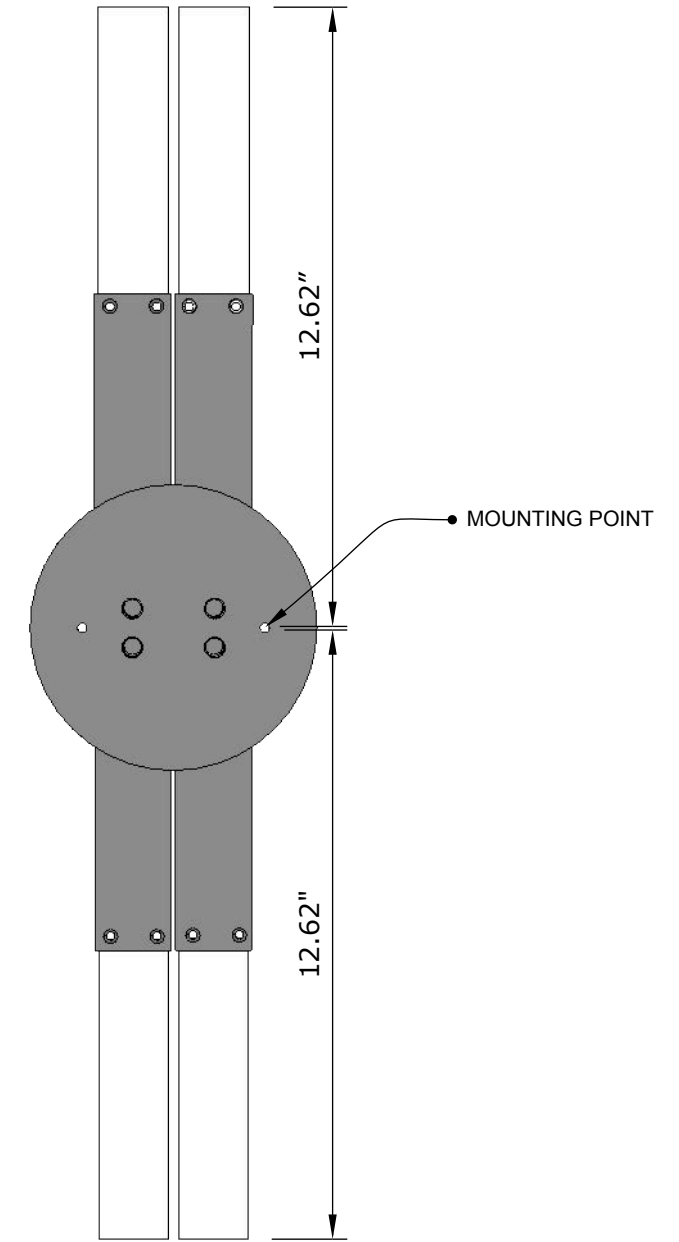

brass, stainless steel

Finish

onyx black wax, satin black, satin white, brushed brass, aged brass, naval brass, burnished brass, brushed stainless, burnished stainless

Specifications

height: 25.25 IN

width: 5.5 IN

depth: 2.25 IN

LED illumination (only)

socket: E26

bulb: 185mm

wattage: (4) 3W LED

DAIKON LARGE KOKO | SCONCE

CUT SHEET | SCALE: 1 : 3

FRONT

SIDE

BACK

OBLIQUE

MOUNTING DETAILS

TOP

DAIKON LARGE KOKO | SCONCE

CUT SHEET | SCALE: 1: 4