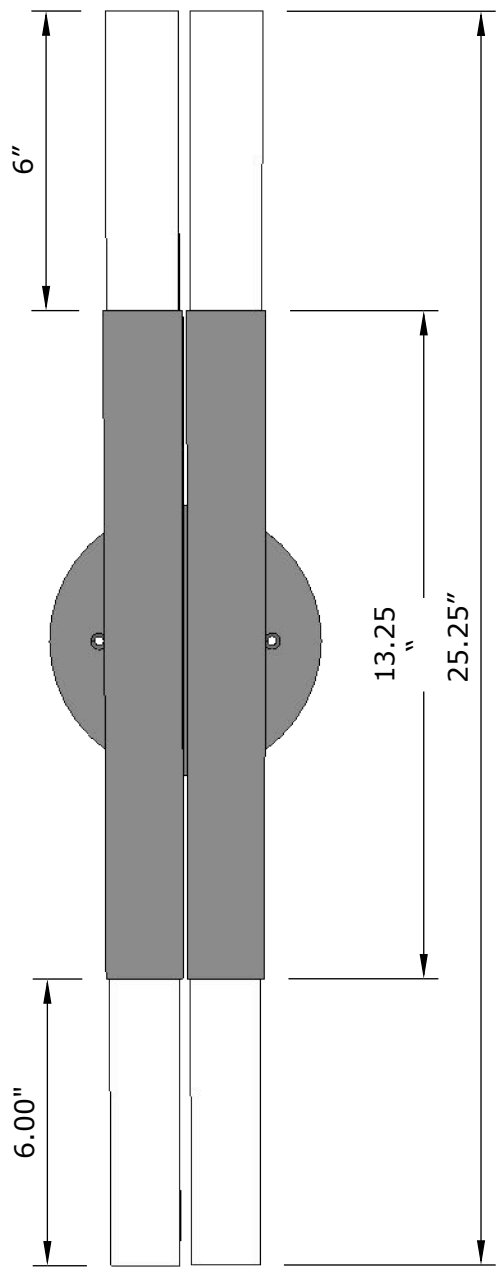

brass, stainless steel

Finish

onyx black wax, satin black, satin white, brushed brass, aged brass, naval brass, burnished brass, brushed stainless, burnished stainless

Specifications

height: 25.25 IN

width: 5.5 IN

depth: 2.25 IN

LED illumination (only)

socket: E26

bulb: 185mm

wattage: (4) 3W LED

DAIKON LARGE KOKO | SCONCE

CUT SHEET | SCALE: 1 : 3

FRONT

SIDE

BACK

OBLIQUE

MOUNTING DETAILS

TOP

DAIKON LARGE KOKO | SCONCE

CUT SHEET | SCALE: 1: 4