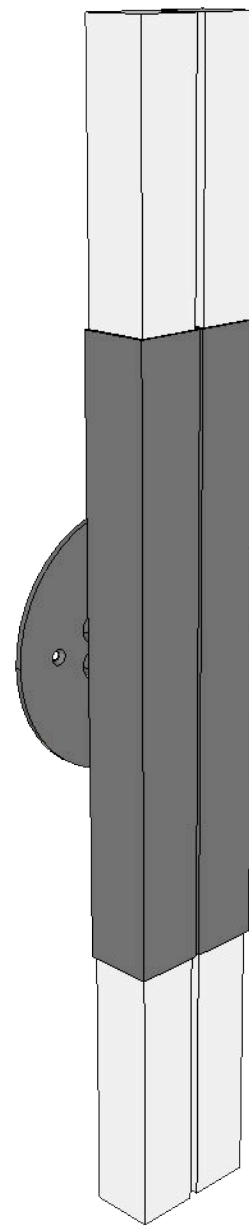

DAIKON STUDIO

POST | KoKo Sconce - Large

Celebrating the poetic dialogue between light and form the KoKo Sconce leans into the timeless and iconic. Accommodates horizontal and vertical mounting.

Materials

brass, stainless steel

Finish

onyx black wax, satin black, satin white, brushed brass, aged brass, naval brass, burnished brass, brushed stainless, burnished stainless

Specifications

height: 25.25 IN

width: 5.5 IN

depth: 2.25 IN

LED illumination (only)

socket: E26

bulb: 185mm

wattage: (4) 3W LED

DAIKON LARGE KOKO | SCONCE

CUT SHEET | SCALE: 1 : 3

FRONT

SIDE

BACK

OBLIQUE

MOUNTING DETAILS

TOP

DAIKON LARGE KOKO | SCONCE

CUT SHEET | SCALE: 1: 4