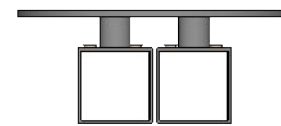

brass, stainless steel

Finish

onyx black wax, satin black, satin white, brushed brass, aged brass, naval brass, burnished brass, brushed stainless, burnished stainless

Specifications

height: 25.25 IN

width: 5.5 IN

depth: 2.25 IN

LED illumination (only)

socket: E26

bulb: 185mm

wattage: (4) 3W LED

DAIKON LARGE KOKO | SCONCE

CUT SHEET | SCALE: 1 : 3

FRONT

SIDE

BACK

OBLIQUE

MOUNTING DETAILS

TOP

DAIKON LARGE KOKO | SCONCE

CUT SHEET | SCALE: 1: 4