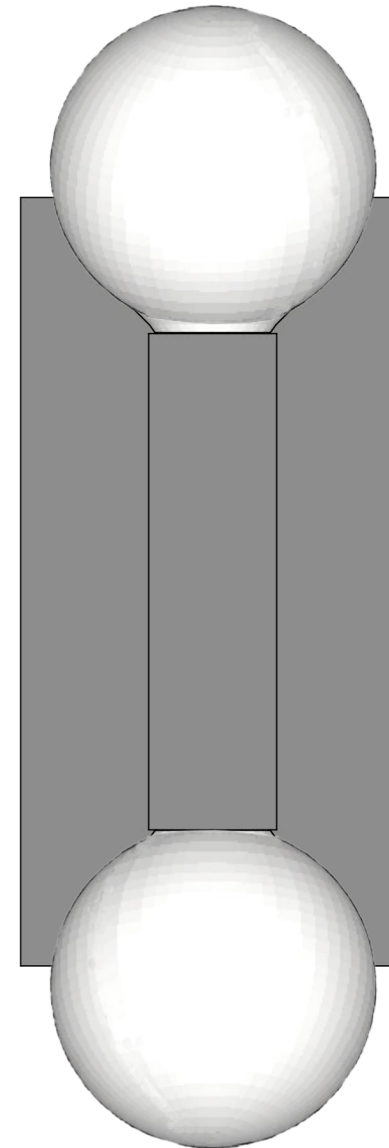

Fixture Description:

Foggy harbors, sea-washed beacons, and mighty torches. The Double Fisher Sconce sends out an embrace of light, guiding the way - a lamp beside golden doors. Can be mounted horizontally or vertically.

material options: stainless steel

finish options: onyx black wax, satin black, satin white, brushed stainless, burnished stainless

Specifications:

Height: 17.5 in.

Width: 6 in.

Depth: 5 in.

LED illumination: (Per bulb)

Wattage: 6 W

Lumens: 540

CRI: 95

Temp: 2000-2800K

Finish: Matte glass

Recommended US Dimmer: Lutron - Diva DVELV-300P-XX

FRONT

BACK

DAIKON

DOUBLE FISHER SCONCE |

CUT SHEET | SCALE: 1:3