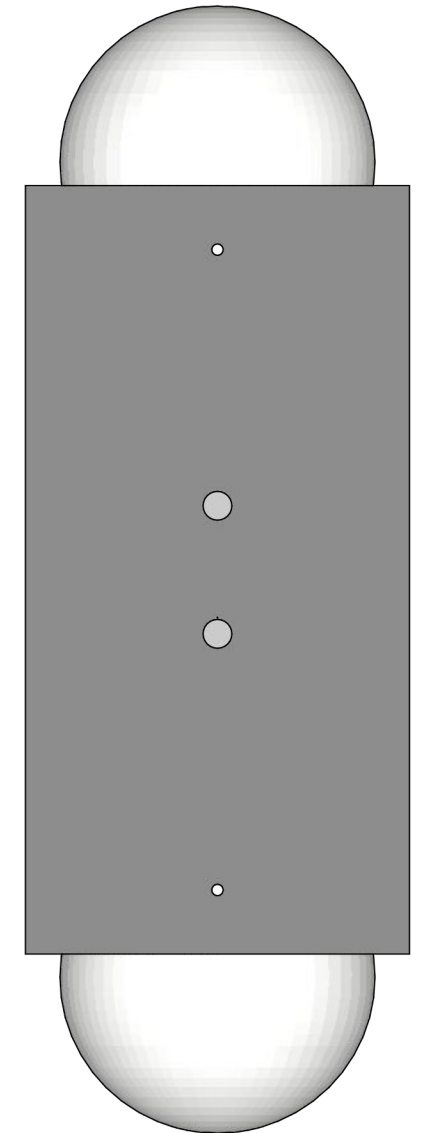

Fixture Description:

Foggy harbors, sea-washed beacons, and mighty torches. The Double Fisher Sconce sends out an embrace of light, guiding the way - a lamp beside golden doors. Can be mounted horizontally or vertically.

material options: stainless steel

finish options: onyx black wax, satin black, satin white, brushed stainless, burnished stainless

Specifications:

Height: 17.5 in.

Width: 6 in.

Depth: 5 in.

LED illumination: (Per bulb)

Wattage: 6 W

Lumens: 540

CRI: 95

Temp: 2000-2800K

Finish: Matte glass

Recommended US Dimmer: Lutron - Diva DVELV-300P-XX

FRONT

BACK

DAIKON

DOUBLE FISHER SCONCE |

CUT SHEET | SCALE: 1:3