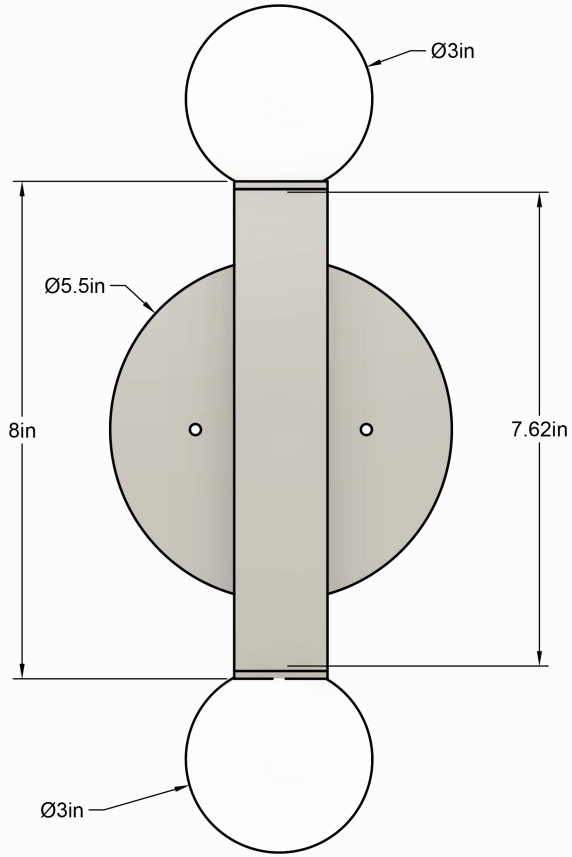

DAIKON STUDIO

POST | Duo Globe Sconce

Duo Globe Sconce celebrates the poetic dialogue between light and form to create a fixture that leans into the timeless and iconic.

Material:

Brass, Stainless Steel

Finish:

Brass - Burnished Brass, Brushed Brass, Naval Brass, Aged Brass
Stainless - Onyx Black Wax, Satin Black, Satin White, Burnished
Stainless, Brushed Stainless

Specifications:

Height: 14 in.
Width: 5.5 in.
Depth: 3 in.

LED illumination:

Socket: E26
Bulb: 185 mm
Wattage: 3W

DAIKON POST | Duo Globe Sconce

CUT SHEET

TITLE
Daikon Post GLOBE DUO Sconce

APPROVED	SIZE	CODE	DWG NO	REV
CHECKED	B			
DRAWN	SCALE 1:2	WEIGHT	SHEET 1/1	