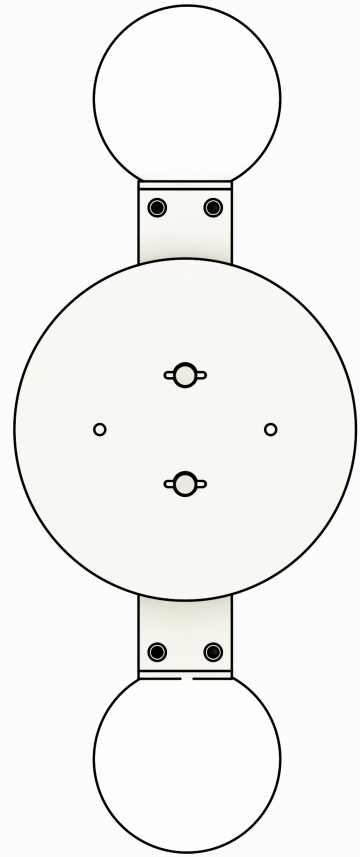

DAIKON STUDIO

POST | Duo Globe Sconce

Duo Globe Sconce celebrates the poetic dialogue between light and form to create a fixture that leans into the timeless and iconic.

Material:

Brass, Stainless Steel

Finish:

Brass - Burnished Brass, Brushed Brass, Naval Brass, Aged Brass
Stainless - Onyx Black Wax, Satin Black, Satin White, Burnished
Stainless, Brushed Stainless

Specifications:

Height: 14 in.
Width: 5.5 in.
Depth: 3 in.

LED illumination:

Socket: E26
Bulb: 185 mm
Wattage: 3W

DAIKON POST | Duo Globe Sconce

CUT SHEET

TITLE
Daikon Post GLOBE DUO Sconce

APPROVED	SIZE	CODE	DWG NO	REV
CHECKED	B			
DRAWN	SCALE 1:2	WEIGHT	SHEET 1/1	