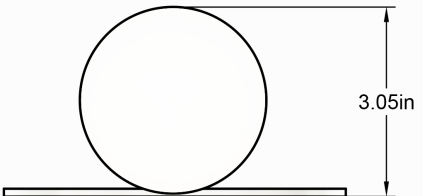

Brass - Burnished Brass, Brushed Brass, Naval Brass, Aged Brass
Stainless - Onyx Black Wax, Satin Black, Satin White, Burnished
Stainless, Brushed Stainless

Specifications:

Height: 14 in.
Width: 5.5 in.
Depth: 3 in.

LED illumination:

Socket: E26
Bulb: 185 mm
Wattage: 3W

DAIKON POST | Duo Globe Sconce

CUT SHEET

TITLE
Daikon Post GLOBE DUO Sconce

APPROVED	SIZE	CODE	DWG NO	REV
CHECKED	B			
DRAWN	SCALE 1:2	WEIGHT	SHEET 1/1	