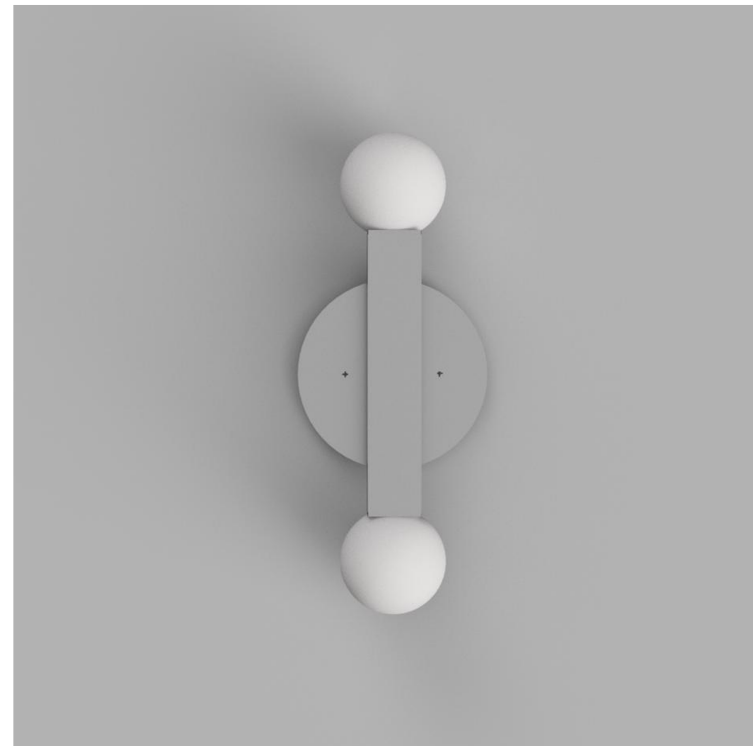

DAIKON STUDIO

POST | Duo Globe Sconce

Duo Globe Sconce celebrates the poetic dialogue between light and form to create a fixture that leans into the timeless and iconic.

Material:

Brass, Stainless Steel

Finish:

Brass - Burnished Brass, Brushed Brass, Naval Brass, Aged Brass
Stainless - Onyx Black Wax, Satin Black, Satin White, Burnished
Stainless, Brushed Stainless

Specifications:

Height: 14 in.
Width: 5.5 in.
Depth: 3 in.

LED illumination:

Socket: E26
Bulb: 185 mm
Wattage: 3W

DAIKON POST | Duo Globe Sconce

CUT SHEET

TITLE
Daikon Post GLOBE DUO Sconce

APPROVED	SIZE	CODE	DWG NO	REV
CHECKED	B			
DRAWN	SCALE 1:2	WEIGHT	SHEET 1/1	