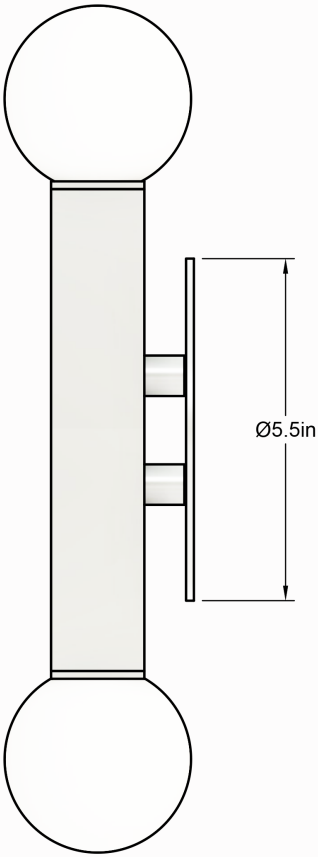

DAIKON STUDIO

POST | Duo Globe Sconce

Duo Globe Sconce celebrates the poetic dialogue between light and form to create a fixture that leans into the timeless and iconic.

Material:

Brass, Stainless Steel

Finish:

Brass - Burnished Brass, Brushed Brass, Naval Brass, Aged Brass
Stainless - Onyx Black Wax, Satin Black, Satin White, Burnished
Stainless, Brushed Stainless

Specifications:

Height: 14 in.
Width: 5.5 in.
Depth: 3 in.

LED illumination:

Socket: E26
Bulb: 185 mm
Wattage: 3W

DAIKON POST | Duo Globe Sconce

CUT SHEET

TITLE
Daikon Post GLOBE DUO Sconce

APPROVED	SIZE	CODE	DWG NO	REV
CHECKED	B			
DRAWN	SCALE 1:2	WEIGHT	SHEET 1/1	