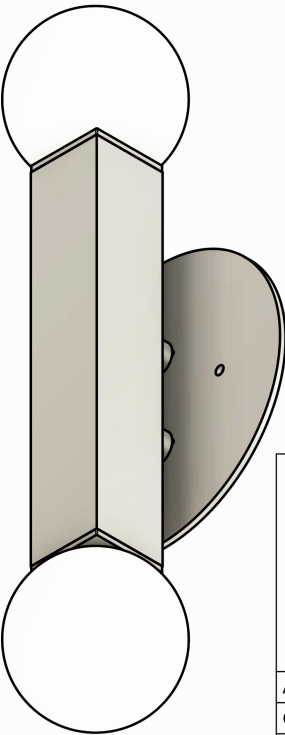

DAIKON STUDIO

POST | Duo Globe Sconce

Duo Globe Sconce celebrates the poetic dialogue between light and form to create a fixture that leans into the timeless and iconic.

Material:

Brass, Stainless Steel

Finish:

Brass - Burnished Brass, Brushed Brass, Naval Brass, Aged Brass
Stainless - Onyx Black Wax, Satin Black, Satin White, Burnished
Stainless, Brushed Stainless

Specifications:

Height: 14 in.
Width: 5.5 in.
Depth: 3 in.

LED illumination:

Socket: E26
Bulb: 185 mm
Wattage: 3W

DAIKON POST | Duo Globe Sconce

CUT SHEET

TITLE
Daikon Post GLOBE DUO Sconce

APPROVED	SIZE	CODE	DWG NO	REV
CHECKED	B			
DRAWN	SCALE 1:2	WEIGHT	SHEET 1/1	